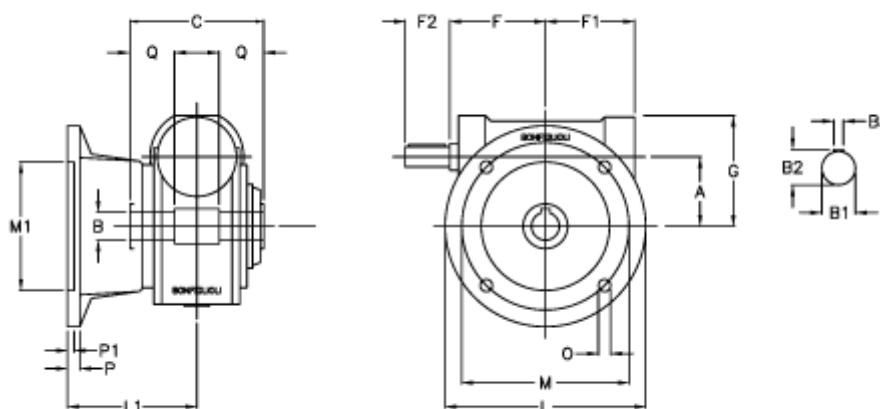

Data Sheet

Article number: 3901150064400

Description: Worm gear with solid input shaft
VF 150F-64-HS

Measures

a	= 150.0	F1 = 179	P = 22
B	= 50	F2 = 65	P1 = 20
B1	= 35	g = 218	Q = 55.0
B2	= 38.0	L = 350	
B3	= 10	L1 = 220.0	
C	= 175	m = 290	
Description	= VF 150F-xx-HS	M1 = 200	
F	= 185.0	O = 18.0	